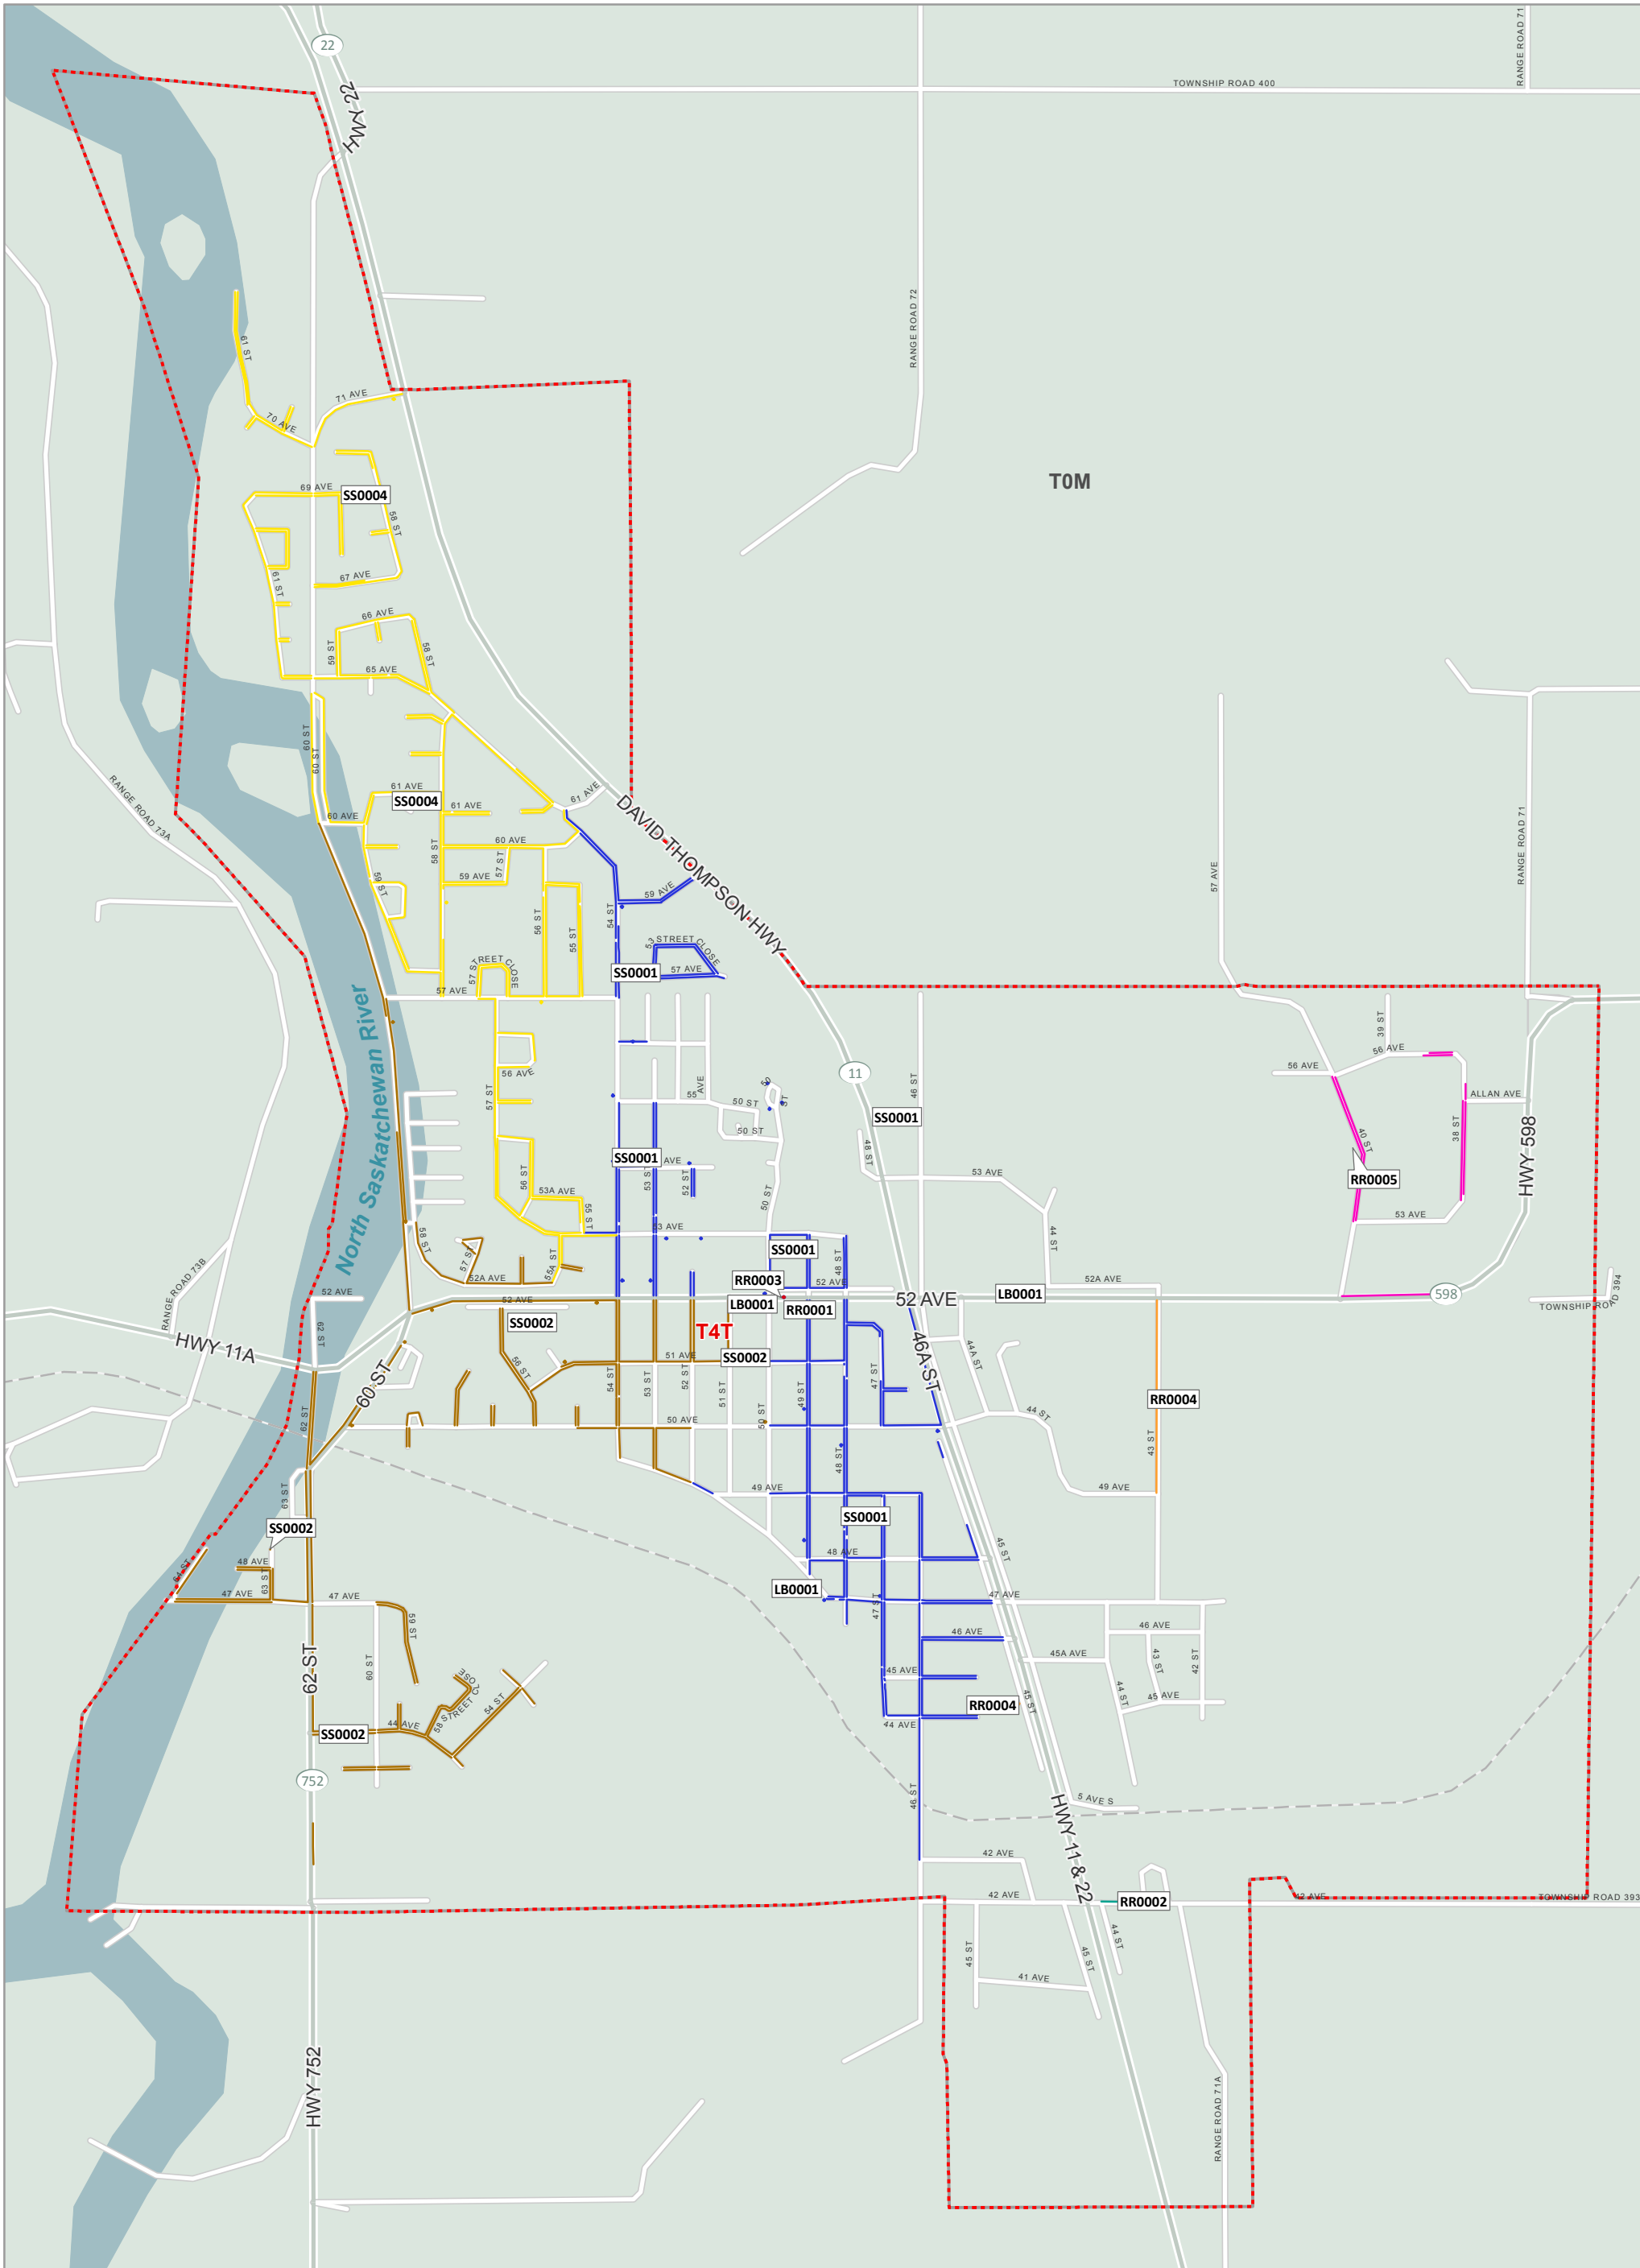

The Delivery Mode names that have an asterisk (*) indicate Modes that are split between more than one (1) FSA.
Les noms des modes de livraison avec un astérisque (*) indiquent des modes partagés entre plusieurs RTA.

From anywhere... De partout...
to anyone jusqu'à vous

Copyright © Canada Post Corporation, 2020 - This map is provided for the sole use of Canada Post customers in preparing their mail. Any other use, including resale and the use of the map as a component of another product or service, is strictly prohibited. The map is provided "as is" and Canada Post disclaims any warranty whatsoever. The map must be used only during the validity period noted and must be destroyed following the expiry of such validity period. If no validity period is indicated on the map, the map must be destroyed 30 days from the date you obtained the map from Householder Counts & Maps. All rights not expressly granted are reserved by Canada Post and its licensors.

FSA Map Carte de RTA

0 0.15 0.3 0.6 0.9 1.2 km